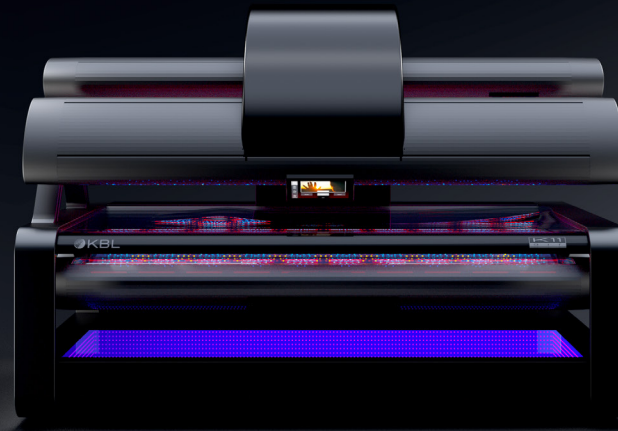

UV-CONFIGURATION

SunFinity LED-Technology:

- 2010 x UVA LEDs
- 552 x UVB LEDs
- >4800 x Nano Beauty LEDs

MAXIMUM POWER CONSUMPTION

starting at **6.5 kW** (without AC)
up to 7.3 kW

DIMENSIONS

LENGTH x WIDTH x HEIGHT

90.6" x 55.5" x 87.8" (open)
90.6" x 57.0" x 62.2" (closed)

AIRBREEZE PRO FACE & BODY

AIR CONDITION

SUN CONTROL

10" SMARTCONTROL VIDEO PLAYER

SUNFINITY FACE & BODY

VOICE ASSIST

AQUA COOL

3D SOUND- SYSTEM

WEB RADIO

Black

Gunmetal Grey

Wonder White

White

BLUETOOTH

QUIET
TANNING

WIRELESS
CHARGER

KBL 8
SOFTTRONIC

INFINITY MIRROR

Preliminary Data Sheet · Errors and omissions possible. KBL reserves the right to change technical data or specifications without notice · www.kbl-usa.com

Contraindication: This product is contraindicated for use on persons under the age of 18 years. "Contraindication: This product must not be used if skin lesions or open wounds are present." "Warning: This product should not be used on individuals who have had skin cancer or have a family history of skin cancer." "Warning: Persons repeatedly exposed to UV radiation should be regularly evaluated for skin cancer."