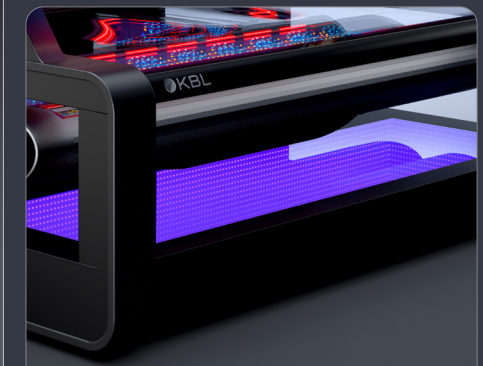

INFINITY MIRROR

Preliminary Data Sheet · Errors and omissions possible. KBL reserves the right to change technical data or specifications without notice · www.kbl-usa.com

Contraindication: This product is contraindicated for use on persons under the age of 18 years. "Contraindication: This product must not be used if skin lesions or open wounds are present." "Warning: This product should not be used on individuals who have had skin cancer or have a family history of skin cancer." "Warning: Persons repeatedly exposed to UV radiation should be regularly evaluated for skin cancer."