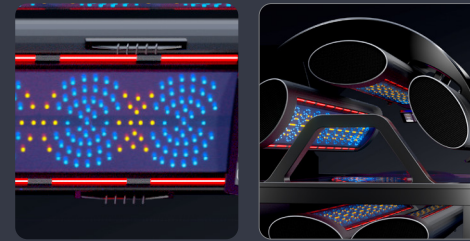

REDEFINING SUNSHINE

K11
a i r

Sensitive Medium Intensive

EXPRESS YOUR INDIVIDUALITY!

For the first time, a solarium is using LEDs for the spectra of UVA, UVB, and red light. This opens up completely new possibilities to make your tanning experience even more individual. Choose your dream destination, shift the sun to the desired time of day, and enjoy your short getaway.

- 2010 x UVA LEDs
- 552 x UVB LEDs
- >4800 x Nano Beauty LEDs

MAXIMUM POWER CONSUMPTION

starting at **6.5 kW** (without AC)
up to 7.3 kW

DIMENSIONS

LENGTH x WIDTH x HEIGHT

90.6" x 55.5" x 87.8" (open)
90.6" x 57.0" x 62.2" (closed)

AIRBREEZE PRO FACE & BODY

AIR CONDITION

SUN CONTROL

10" SMARTCONTROL VIDEO PLAYER

SUNFINITY FACE & BODY

VOICE ASSIST

AQUA COOL

3D SOUND- SYSTEM

WEB RADIO

Black

Gunmetal Grey

Wonder White

White

BLUETOOTH

QUIET
TANNING

WIRELESS
CHARGER