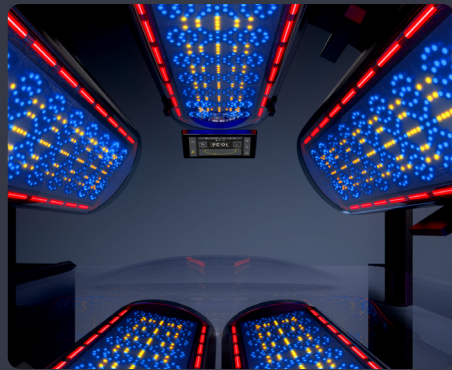

REDEFINING SUNSHINE

K11
a i r

Sensitive Medium Intensive

EXPRESS YOUR INDIVIDUALITY!

For the first time, a solarium is using LEDs for the spectra of UVA, UVB, and red light. This opens up completely new possibilities to make your tanning experience even more individual. Choose your dream destination, shift the sun to the desired time of day, and enjoy your short getaway.

AIRBREEZE PRO FACE & BODY

AIR CONDITION

SUN CONTROL

10" SMARTCONTROL VIDEO PLAYER

SUNFINITY FACE & BODY

VOICE ASSIST

AQUA COOL

3D SOUND- SYSTEM