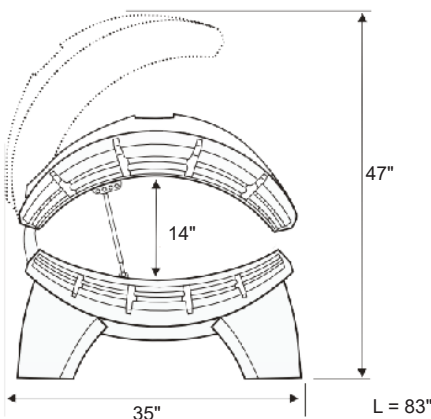

Optional

- Pre-Installed Speakers
- MyMp3
- TMAX Integrated

Onyx 28

Model Number
Canopy Lamps
Bench Lamps
Facial Tanning
Electrical Rating

28
 14 x 110W R-UVA
 14 x 100W R-UVA
 N/A
 230V ~17A 60Hz
 2 Pole (2 Hots 1 Ground)
 25 Amp
 0.50 Kva
 BTU 6000
 20 Minutes
 83"L x 35"W x 47"H
 8 ft. x 7 ft.
 425 lbs.

Power Requirements
Buckbooster
AC Requirements
Session Time
Dimensions
Recommended Room Size
Shipping Weight

Dimensions

230V **REQUIRED:** A 230V - 20 Amp outlet is needed when operating this tanning equipment.