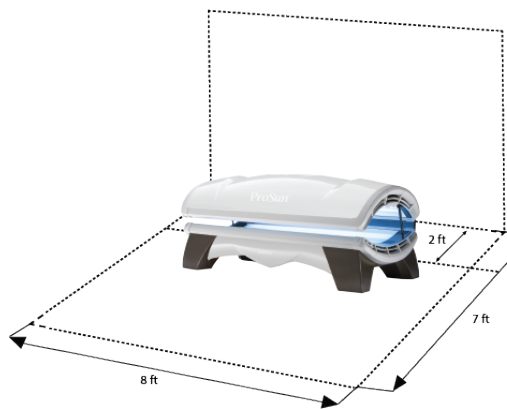

Dimensions

230V **REQUIRED:** A 230V - 20 Amp outlet is needed when operating this tanning equipment.

110V **DISCLAIMER:** A 110V outlet is needed when operating equipment with external T-max system or MP3 System

Note: Equipment comes standard in three phase configuration. Buck boosters must be installed by licensed electrician in your state/county