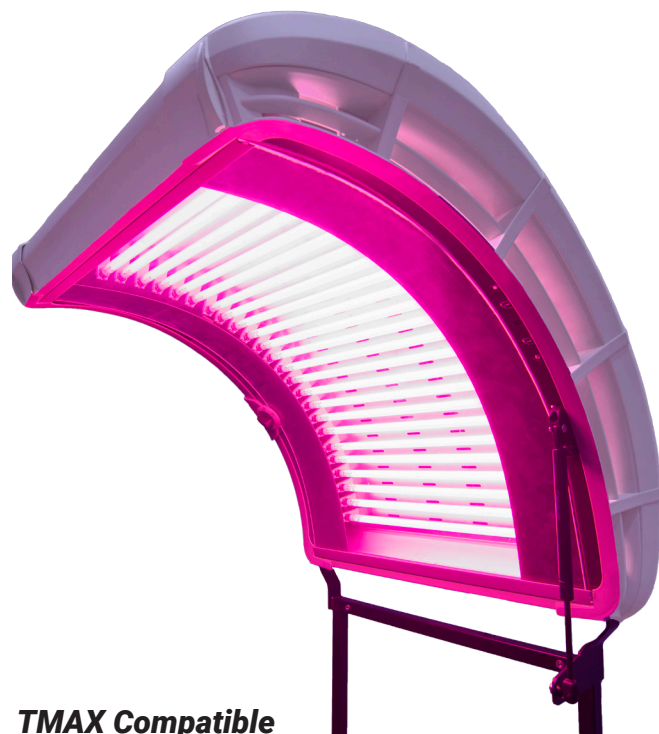

FSR 120V

RenuvaSkinFSR

Lamps:	24 x 25W
Electrical Rating:	110V/120V ~ 10A 60Hz
Power Requirements:	15 Amp outlet
Session Time:	15 Minutes
Timer Display	Digital
Dimensions	41.8"W x 68.6"H
Rec. Room Size	4 ft x 4 ft
Shipping Weight	150 lbs.