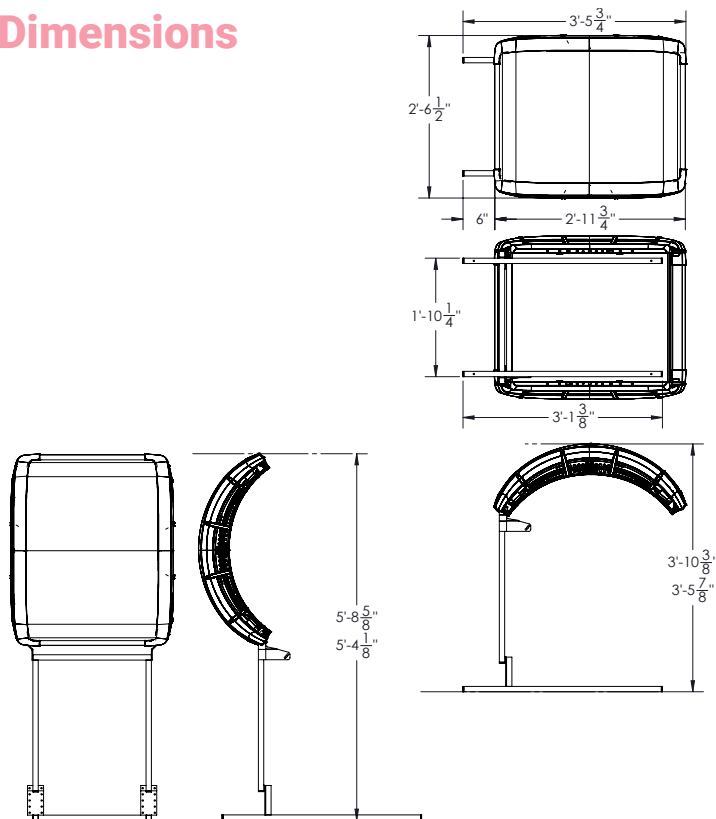

FSR 120V

RenuvaSkinFSR

Lamps:	24 x 25W
Electrical Rating:	110V/120V ~ 10A 60Hz
Power Requirements:	15 Amp outlet
Session Time:	15 Minutes
Timer Display	Digital
Dimensions	41.8"W x 68.6"H
Rec. Room Size	4 ft x 4 ft
Shipping Weight	150 lbs.

TMAX Compatible

Dimensions

110V

DISCLAIMER: A 110V outlet is needed when operating TMAX for this system.