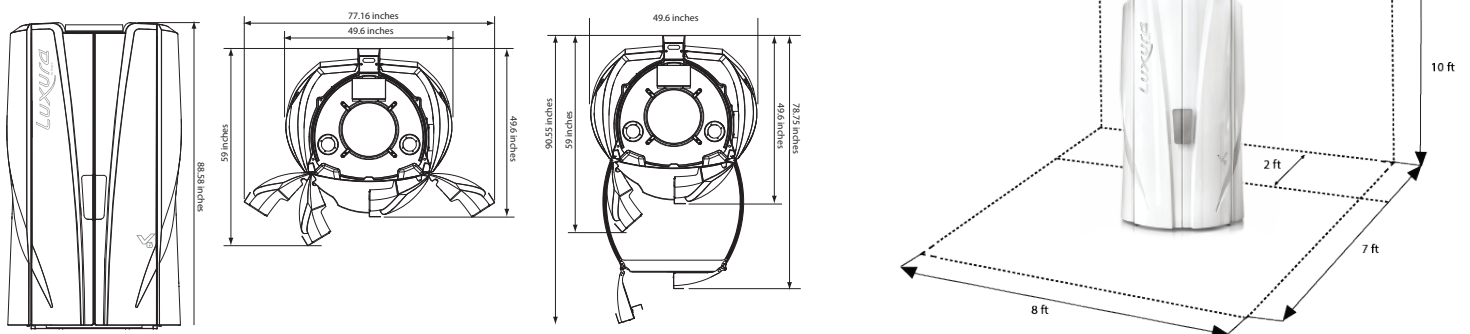

BTU 12,000

Dimensions

59"D x 49.6"W x 92.5"H

Recommended Room Size

8 ft. x 7 ft.

Shipping Weight

825 lbs.

Dimensions