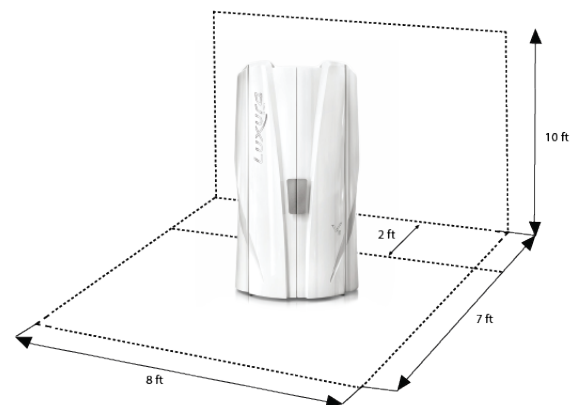

Buckbooster

2 * 1.0 Kva

Session Time

9 Minutes

AC Requirements

BTU 12,000

Dimensions

59"D x 49.6"W x 92.5"H

Recommended Room Size

8 ft. x 7 ft.

Shipping Weight

935 lbs.

Note: Equipment comes standard in three phase configuration. Buck boosters must be installed by licensed electrician in your state/county

800.874.2776 • Sales@prosun.com • ProSun.com • 2442 23rd St. N. St. Petersburg, FL 33713