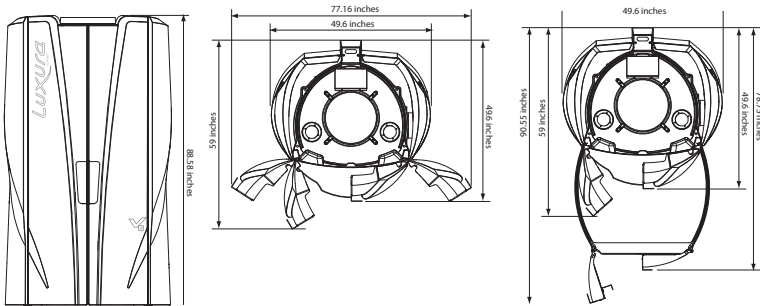

Optional

- SoundAround Plus
- Studio/Wellness Music
- SmartVoice
- TMAX Integrated
- Glamour Door Decor
- Bluetooth
- Walnut Handles
- XSens Aromatherapy
- QSens Cooling Mist
- Dressing Room

Dimensions

Luxura V6 48 Ultra Intensive

Model Number

48V6

Lamps

48 x 200W XL R-UVA

Electrical Rating

230V 3~36A 60 Hz
3 Pole (3 Hots 1 Ground)

Power Requirements

40 Amp

Buckbooster

2 * 1.0 Kva

Session Time

9 Minutes

AC Requirements

BTU 12,000

Dimensions

59"D x 49.6"W x 92.5"H

Recommended Room Size

8 ft. x 7 ft.

Shipping Weight

935 lbs.

Note: Equipment comes standard in three phase configuration. Buck boosters must be installed by licensed electrician in your state/county

800.874.2776 • Sales@prosun.com • ProSun.com • 2442 23rd St. N. St. Petersburg, FL 33713