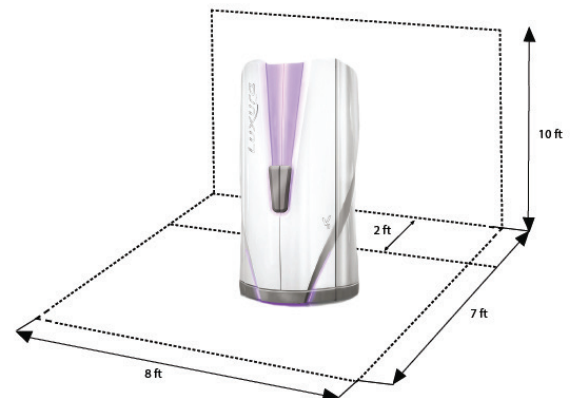

BTU 12,000

Dimensions

59"D x 49.6"W x 92.5"H

Recommended Room Size

8 ft. x 7 ft.

Shipping Weight

850 lbs

Dimensions