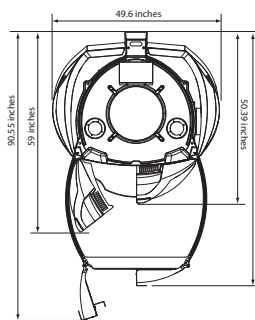

BTU 12,000

Dimensions

59"D x 49.6"W x 92.5"H

Recommended Room Size

8 ft. x 7 ft.

Shipping Weight

850 lbs

Dimensions