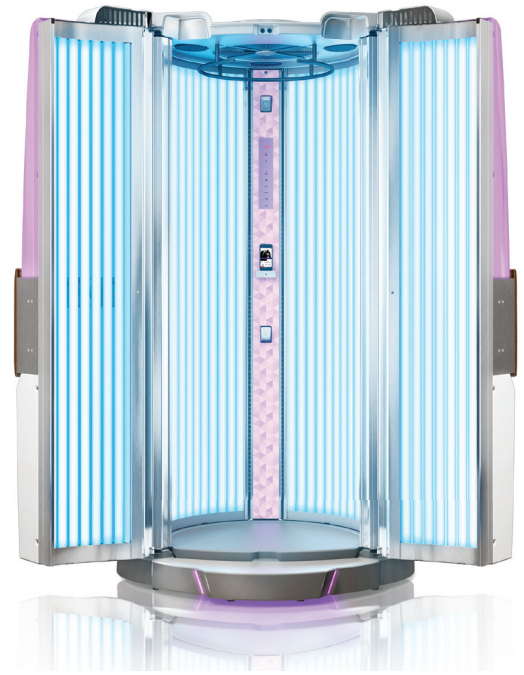

Luxura V₈

E Ultra Intensive 230V

8 Minutes

V8 Features

Standard

- XL Light
- QuickStart Function
- Adjustable Cooling
- Pre-Installed Speakers
- SoundAround Plus w/ MyMp3
- SmartTouch Digital Display
- Comfortable Anti-Slip Floor
- Ambient Flowlight
- Stand-by Inside Lighting
- Bluetooth
- Studio/Wellness Music
- SmartVoice
- Dual Hour Counters
- TMAX Compatible

Optional

- Programmable Internal Timer
- TMAX Integrated
- Walnut Handles
- XSens Aromatherapy
- QSens Cooling Mist
- Dressing Room

Luxura V8 E Ultra Intensive

Model Number

48V8-E

Lamps

48 x 200W XL IP

Electrical Rating