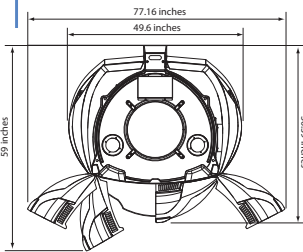

BTU 12,000

Dimensions

59"D x 49.6"W x 92.5"H

Recommended Room Size

8 ft. x 7 ft.

Shipping Weight

850 lbs

Dimensions