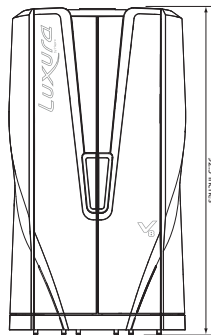

BTU 12,000

Dimensions

59"D x 49.6"W x 92.5"H

Recommended Room Size

8 ft. x 7 ft.

Shipping Weight

850 lbs

Dimensions