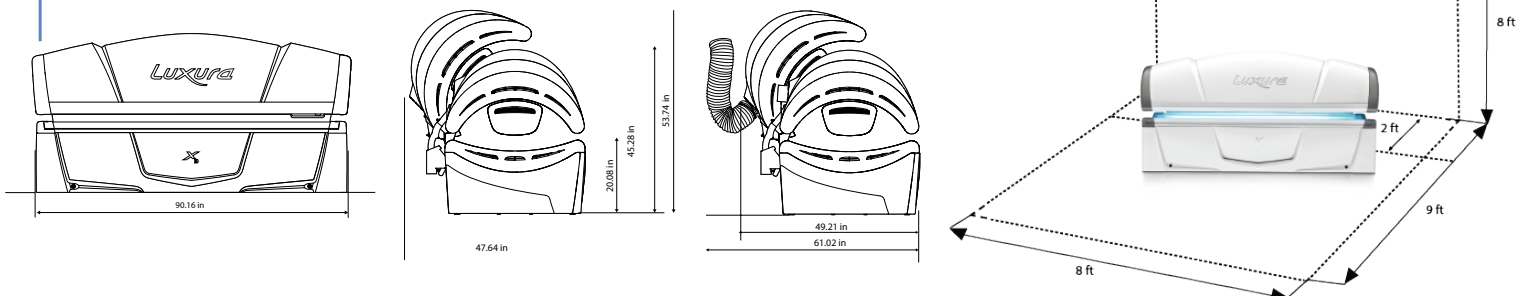

Buckbooster

2 * .75 Kva

Session Time

12 Minutes

AC Requirements

BTU 6000 A/C

Dimensions

90.16"L x 47.64"W x 59"H

Recommended Room Size

8 ft. x 9 ft.

Shipping Weight

675 lbs.

Dimensions

Note: Equipment comes standard in three phase configuration. Buck boosters must be installed by licensed electrician in your state/county