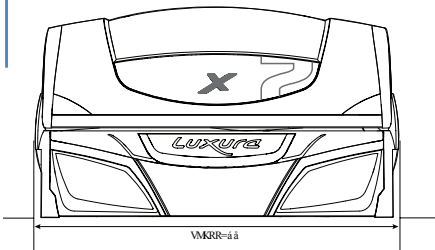

Luxura X7

42 High Intensive 230V

X7 Features

Standard

- XL Light
- Ambient FlowLight
- QuickStart Function
- Touch Screen Display
- Smart Touch Control
- Adjustable Cooling
- Stand-by Inside Lighting
- Programmable Internal Timer
- Dual Hour Counters
- HPS Facial Tanner
- TMAX Compatible
- Facial Cooling
- Contoured Acrylic
- Pre-Installed Speakers

Optional

- MyMp3
- SoundAround Plus
- Bluetooth
- SmartVoice Guide
- Studio/Wellness Music
- TMAX Integrated
- XSens Aromatherapy
- QSens Cooling Mist
- A/C

Dimensions

Luxura X7 42 High Intensive

Model Number

42X

Canopy Lamps

24 x 160W R-UVA

Bench Lamps

18 x 180W R-UVA

Facial Lamps

4 x 400W

Electrical Rating

230V 3~32A 60 Hz

3 Pole (3 Hots, 1 Ground, Neutral Req. For AC)

Power Requirements

40 Amp

Buckbooster

2 * 1.0 Kva

AC Requirements

BTU 9000 A/C

Session Time

12 Minutes

Dimensions

90.5"L x 53.5"W x 61.4"H

Recommended Room Size

9 ft. x 9 ft.

Shipping Weight

1,100 lbs.

Note: Equipment comes standard in three phase configuration. Buck boosters must be installed by licensed electrician in your state/county

ProSun
INTERNATIONAL LLC

800.874.2776 • Sales@prosun.com • ProSun.com • 2442 23rd St. N. St. Petersburg, FL 33713

510(K): K181455 *ProSun reserves the right to change design and specifications without notice.

Contraindication: This product is contraindicated for use on persons under the age of 18 years. "Contraindication: This product must not be used if skin lesions or open wounds are present." "Warning: This product should not be used on individuals who have had skin cancer or have a family history of skin cancer." "Warning: Persons repeatedly exposed to UV radiation should be regularly evaluated for skin cancer.