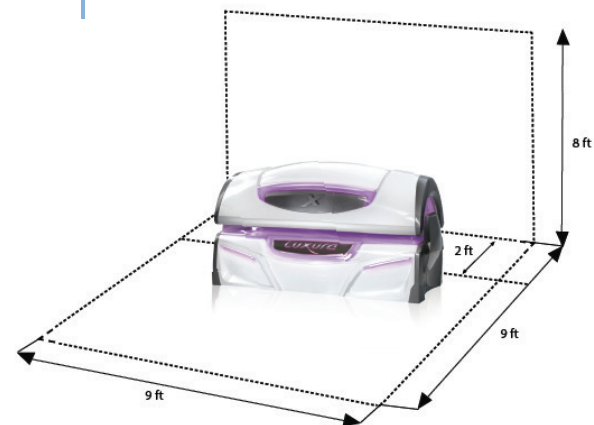

Luxura X7

42 High Intensive 230V

X7 Features

Standard

- XL Light
- Ambient FlowLight
- QuickStart Function
- Touch Screen Display
- Smart Touch Control
- Adjustable Cooling
- Stand-by Inside Lighting
- Programmable Internal Timer
- Dual Hour Counters
- HPS Facial Tanner
- TMAX Compatible
- Facial Cooling
- Contoured Acrylic
- Pre-Installed Speakers

Optional

- MyMp3
- SoundAround Plus
- Bluetooth
- SmartVoice Guide
- Studio/Wellness Music
- TMAX Integrated
- XSens Aromatherapy
- QSens Cooling Mist
- A/C

Dimensions

Luxura X7 42 High Intensive

Model Number

Session Time

12 Minutes

Dimensions

90.5"L x 53.5"W x 61.4"H

Recommended Room Size

9 ft. x 9 ft.

Shipping Weight

1,100 lbs.