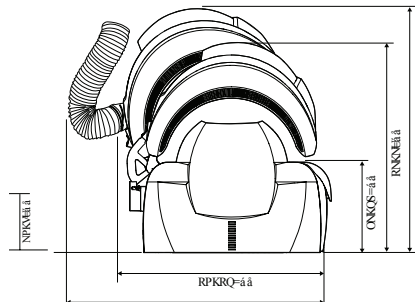

Luxura X7

42 High Intensive 230V

X7 Features

Standard

- XL Light
- Ambient FlowLight
- QuickStart Function
- Touch Screen Display
- Smart Touch Control
- Adjustable Cooling
- Stand-by Inside Lighting
- Programmable Internal Timer
- Dual Hour Counters
- HPS Facial Tanner
- TMAX Compatible
- Facial Cooling
- Contoured Acrylic
- Pre-Installed Speakers

Optional

- MyMp3
- SoundAround Plus
- Bluetooth
- SmartVoice Guide
- Studio/Wellness Music
- TMAX Integrated
- XSens Aromatherapy
- QSens Cooling Mist
- A/C

Dimensions

Luxura X7 42 High Intensive

Model Number

42X

Canopy Lamps

24 x 160W R-UVA

Bench Lamps

18 x 180W R-UVA

Facial Lamps

4 x 400W

Electrical Rating

230V 3~32A 60 Hz

3 Pole (3 Hots, 1 Ground, Neutral Req. For AC)

Power Requirements

40 Amp

Buckbooster

2 * 1.0 Kva

AC Requirements

BTU 9000 A/C

Session Time

12 Minutes

Dimensions

90.5"L x 53.5"W x 61.4"H

Recommended Room Size

9 ft. x 9 ft.

Shipping Weight

1,100 lbs.

Note: Equipment comes standard in three phase configuration. Buck boosters must be installed by licensed electrician in your state/county

ProSun
INTERNATIONAL LLC

800.874.2776 • Sales@prosun.com • ProSun.com • 2442 23rd St. N. St. Petersburg, FL 33713

510(K): K181455 *ProSun reserves the right to change design and specifications without notice.

Contraindication: This product is contraindicated for use on persons under the age of 18 years. "Contraindication: This product must not be used if skin lesions or open wounds are present." "Warning: This product should not be used on individuals who have had skin cancer or have a family history of skin cancer." "Warning: Persons repeatedly exposed to UV radiation should be regularly evaluated for skin cancer.