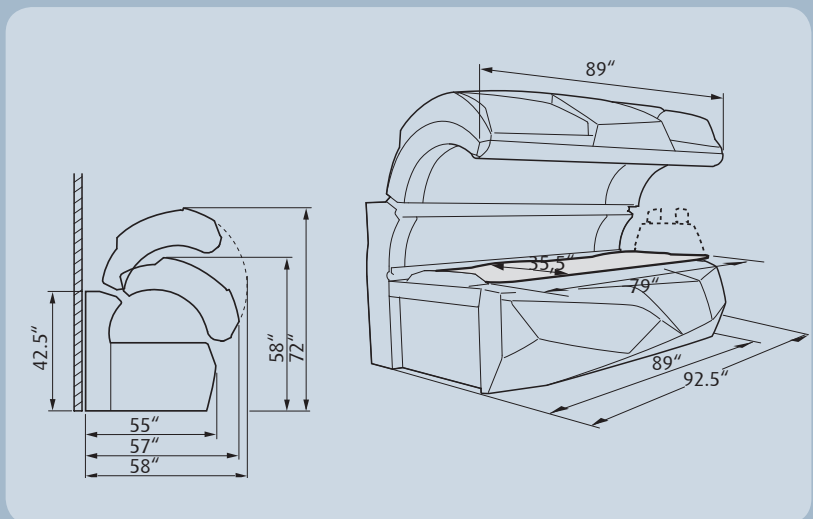

SUN ERGOLINE, A DIVISION OF JK PRODUCTS & SERVICES, INC.

1 Walter Kratz Drive · Jonesboro, AR 72401

☎ 870.935.1130 @ ergoline@sunergoline.com www www.sunergoline.com

📘 www.facebook.com/ErgolineWorld 🐦 @JKNorthAmerica

Contraindication: This product is contra indicated for use on persons under the age of 18 years.

Contraindication: This product must not be used if skin lesions or open wounds are present.

Warning: This product should not be used on individuals who have had skin cancer or have a family history of skin cancer.

Warning: Persons repeatedly exposed to UV radiation should be regularly evaluated for skin cancer.

Notice: Read the mandatory FDA warning label found on every tanning machine for important information on potential eye injury, skin cancer, skin aging and photosensitive reaction and proper use. Compliant protective eyewear must be worn when using any indoor tanning system or device.

© 2014 JK Products & Services, Inc. reserves the right to change product designs, features, specifications, etc. without notice.