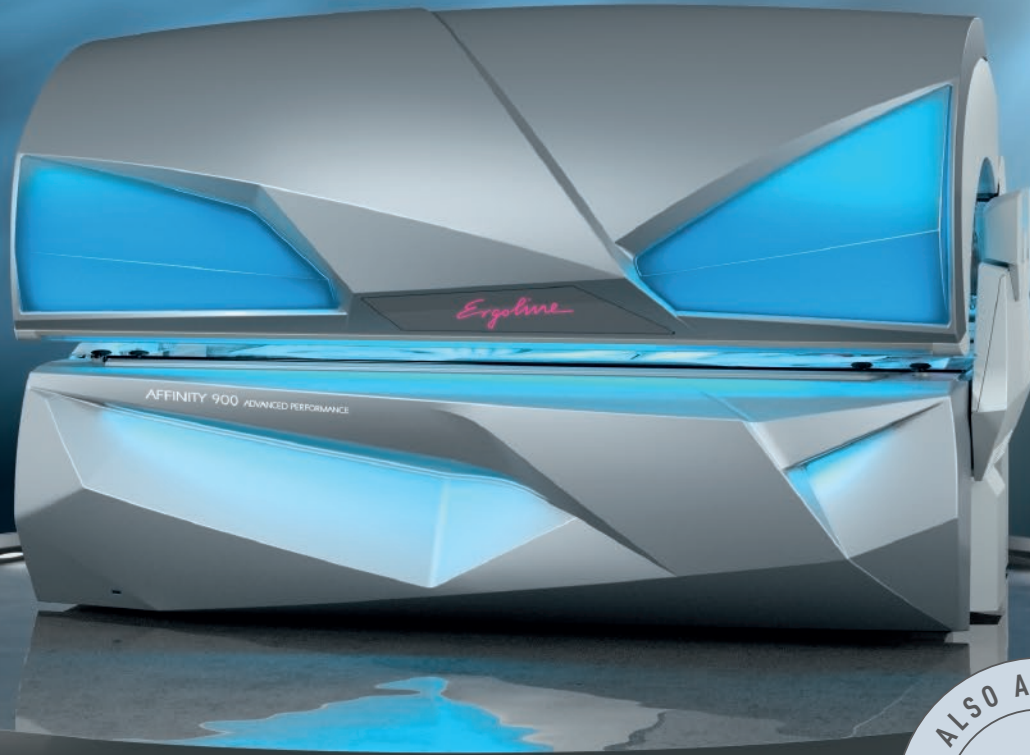

**ERGO LINE
AFFINITY 900**

**ADVANCED
PERFORMANCE**

ERGO LINE AFFINITY 900 ADVANCED PERFORMANCE

ADVANCED PERFORMANCE

- **ADVANCED PERFORMANCE WITH 50 UV LAMPS AND 4 FACIAL TANNERS**
- **LED LIGHT SHOW – A NEW HIGHLIGHT IN YOUR SALON**
- **LED INTERIOR LIGHT – BRIGHTLY ILLUMINATED INTERIOR**
- **TEMPTRONIC – ENJOY A PLEASANT AND CONSTANT TEMPERATURE**
- **AQUA MIST & AROMA – REFRESH AND RELAX WHILE TANNING**
- **NEW CONTROL PANEL – FOR COMPLETE EASE OF OPERATION**

*Minimum quantities may be required for customs designs. Ask your Ergoline representative for details.

Ergoline

HIGHLIGHTS

AFFINITY 900 ADVANCED PERFORMANCE

ADVANCED
50 x 160 W

With the latest UV technologies, Ergoline is the world leader in commercial tanning. Advanced Performance delivers a deep and seamless tan with 50 UV body lamps.

ULTRA
4 x 520 W

Ultra Performance Plus technology with glass reflectors includes UV-B spaghetti lamps and special filters. It is the most advanced facial system on the market today.

LED LIGHT SHOW

High quality performance LED's guarantee impressive color brilliance with more than 200 colors and light effects. It features up to 80% energy savings and an operating life of more than 30,000 hours.

INTERIOR LIGHT

The new LED interior light emphasizes the features in the tanning tunnel. The brightly illuminated tanning tunnel appears particularly hygienic and invites your customers to tan.

BODY SHAPE